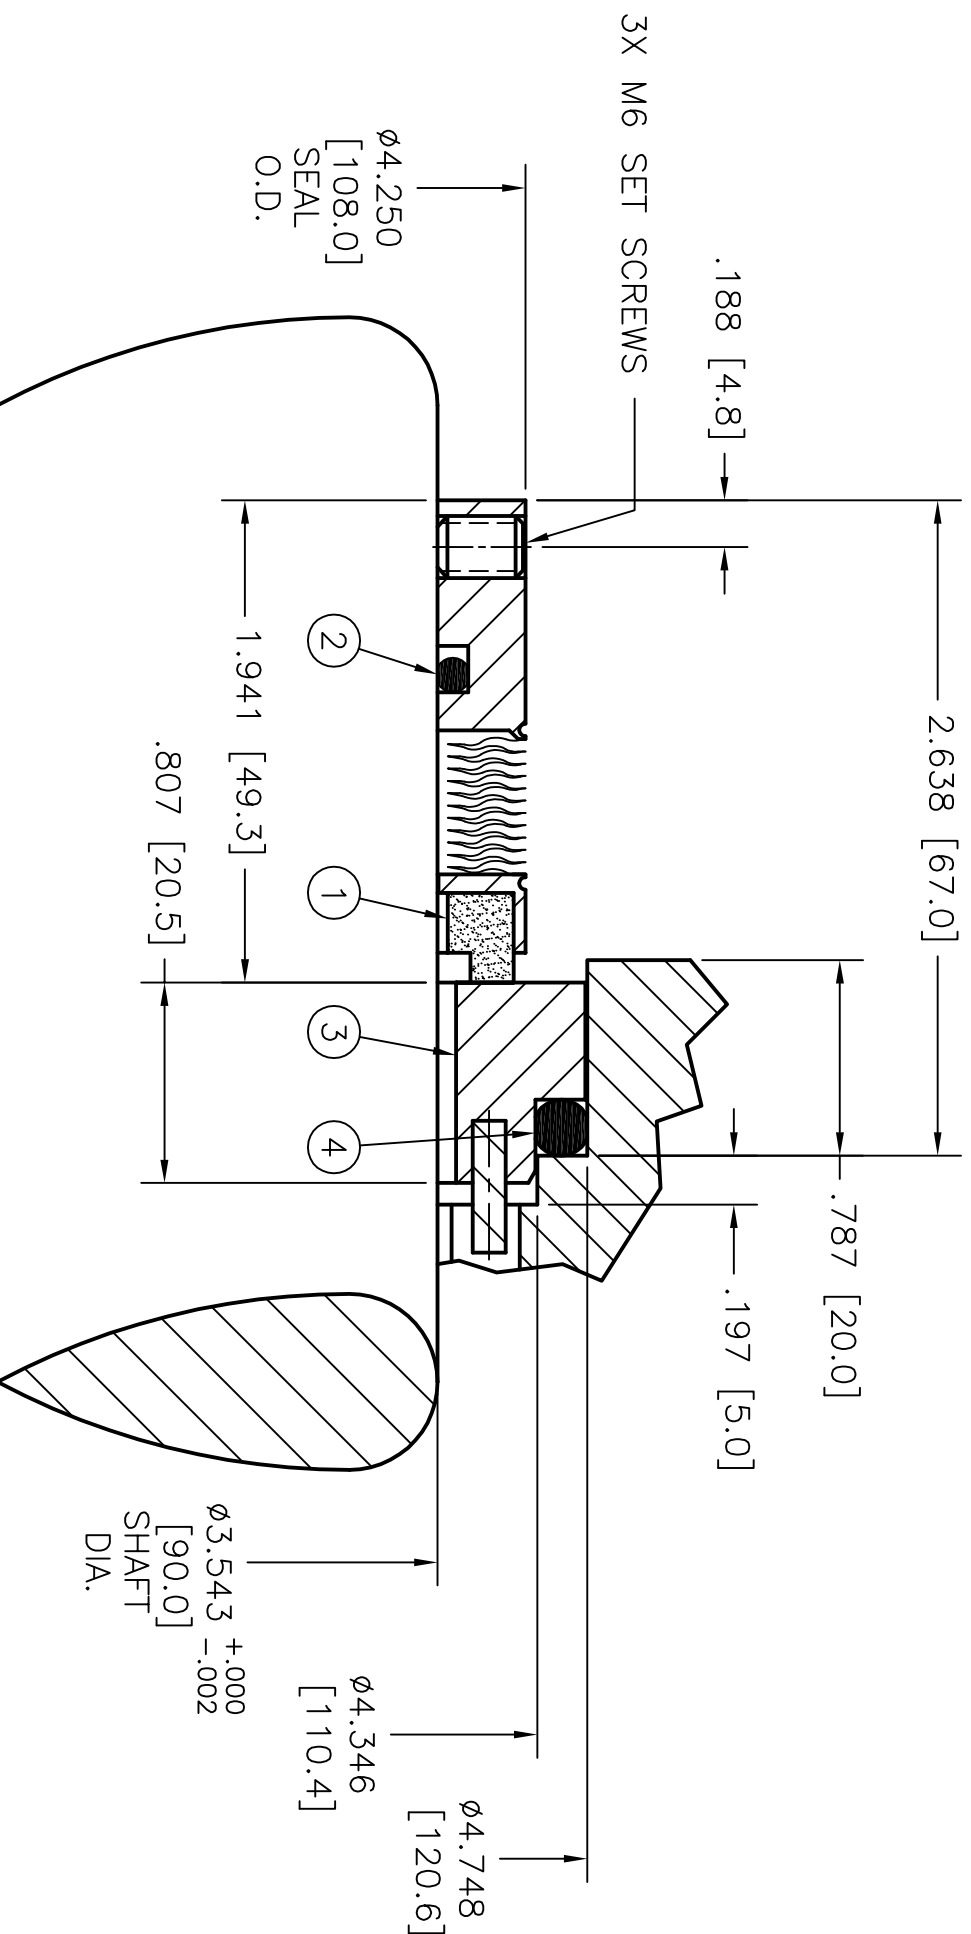

ITEM	PART NAME	PART NUMBER	QTY	MATERIAL
1	ROTATING BELLOWS ASSEMBLY	FS11295M69-90	1	AI CARBON/HAST C/316/AFLAS
2	BELLOWS ASSEMBLY PKG. (PART OF ITEM# 1)	FS568-AF-239	1	AFLAS
3	STATIONARY MATING RING	FS19288-R03-90	1	17-4 S.S.
4	MATING RING PKG.	FS5.7M-AF-109.6	1	AFLAS

CUSTOMER: JOB# S113407
 LOCATION:
 PRODUCT:
 TEMP.:
 PRESSURE: SPEED:
 SEAL CODE: 90MM42XXXX4HX4

METRIC ROTATING BELLOWS ASSEMBLY WITH 'L' SHAPED STATIONARY SEAT FOR MYCOM 320 COMPRESSOR
 SCALE: NONE DRAWN BY: BP DATE: 9/16/09

FLEX-A-SEAL, INC.
 P.O. BOX 184 / 1 JACKSON ST.
 ESSEX JUNCTION, VT 05453
 (802) 878-8307
 DRAWING NO.: **FS55423**
 SIZE: 90mm REV.