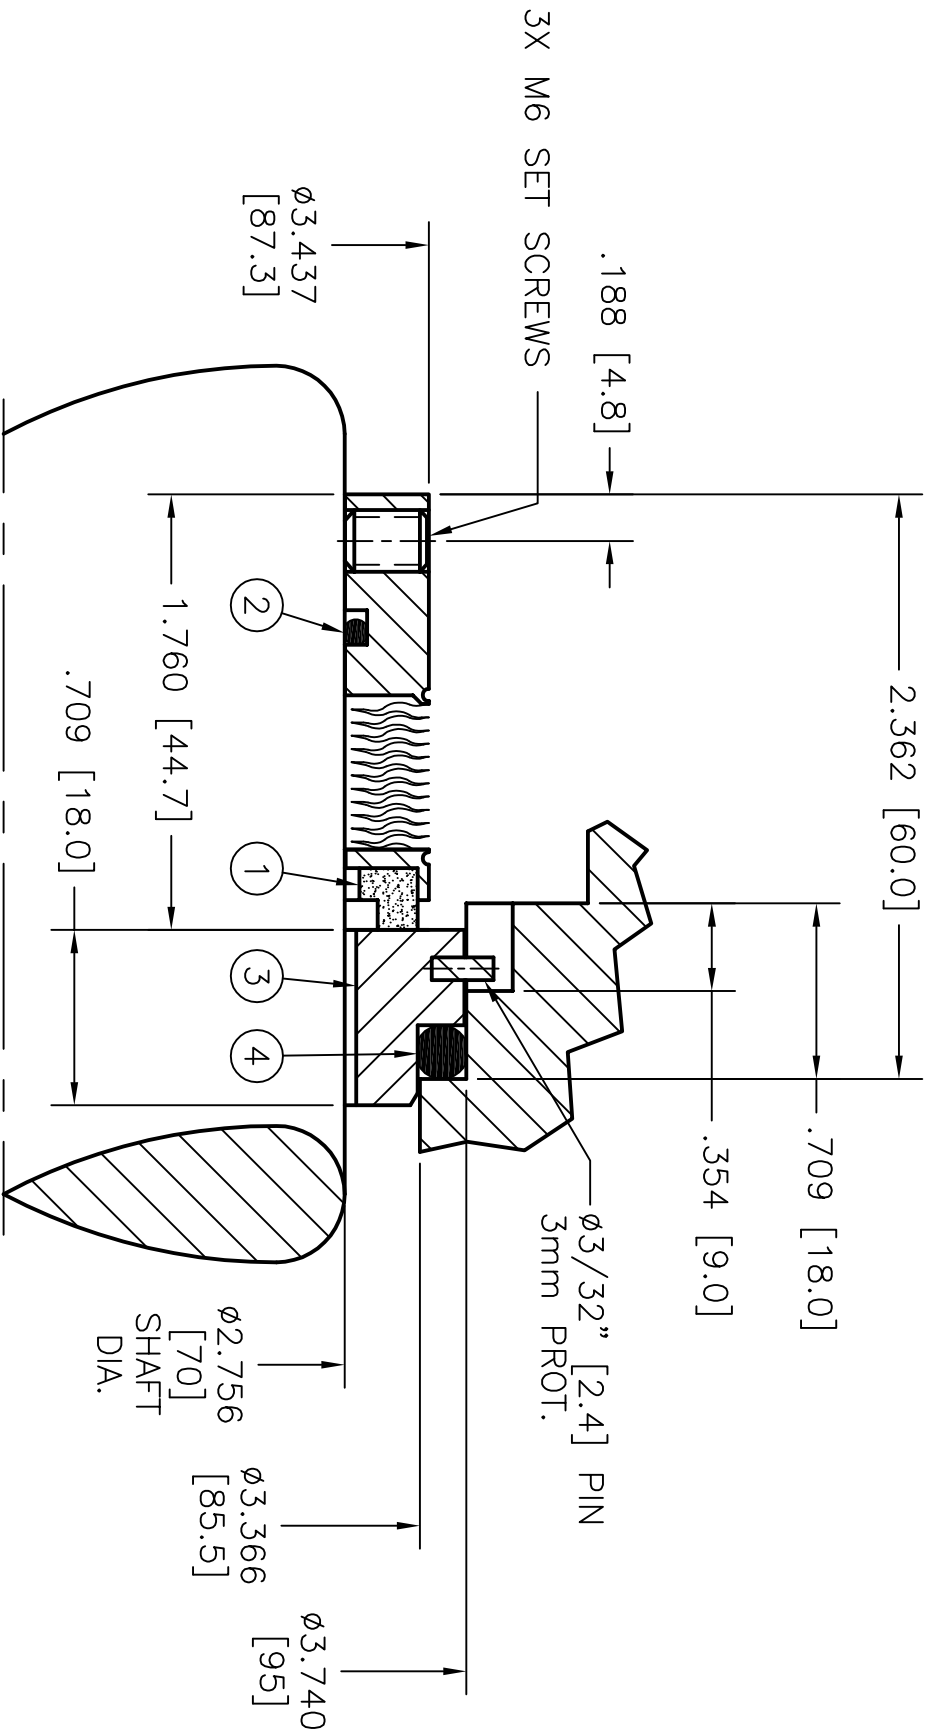

ITEM	PART NAME	PART NUMBER	QTY	MATERIAL
1	ROTATING BELLOWS ASSEMBLY	FS11295M69-70	1	AI CARBON/HAST C/316/AFLAS
2	BELLOWS ASSEMBLY PKG. (PART OF ITEM# 1)	FS568-AF-148	1	AFLAS
3	STATIONARY MATING RING	FS19288-R03-70	1	17-4 S.S.
4	MATING RING PKG.	FSS.5M-AF-85.0	1	AFLAS

CUSTOMER: **JOB# S110138**
 LOCATION:
 PRODUCT:
 TEMP.:
 PRESSURE:
 SPEED:
 SEAL CODE: 70MM42XXXXA4HX4

METRIC ROTATING BELLOWS
 ASSEMBLY WITH 'L' SHAPED
 STATIONARY SEAT FOR MYCOM
 250 COMPRESSOR
 SCALE: NONE DRAWN BY: BP DATE: 6/29/09

FLEX-A-SEAL, INC.
 P.O. BOX 184 / 1 JACKSON ST.
 ESSEX JUNCTION, VT 05453
 (802) 878-8307
 DRAWING NO.: **FSS55377**
 SIZE: 70mm
 REV.