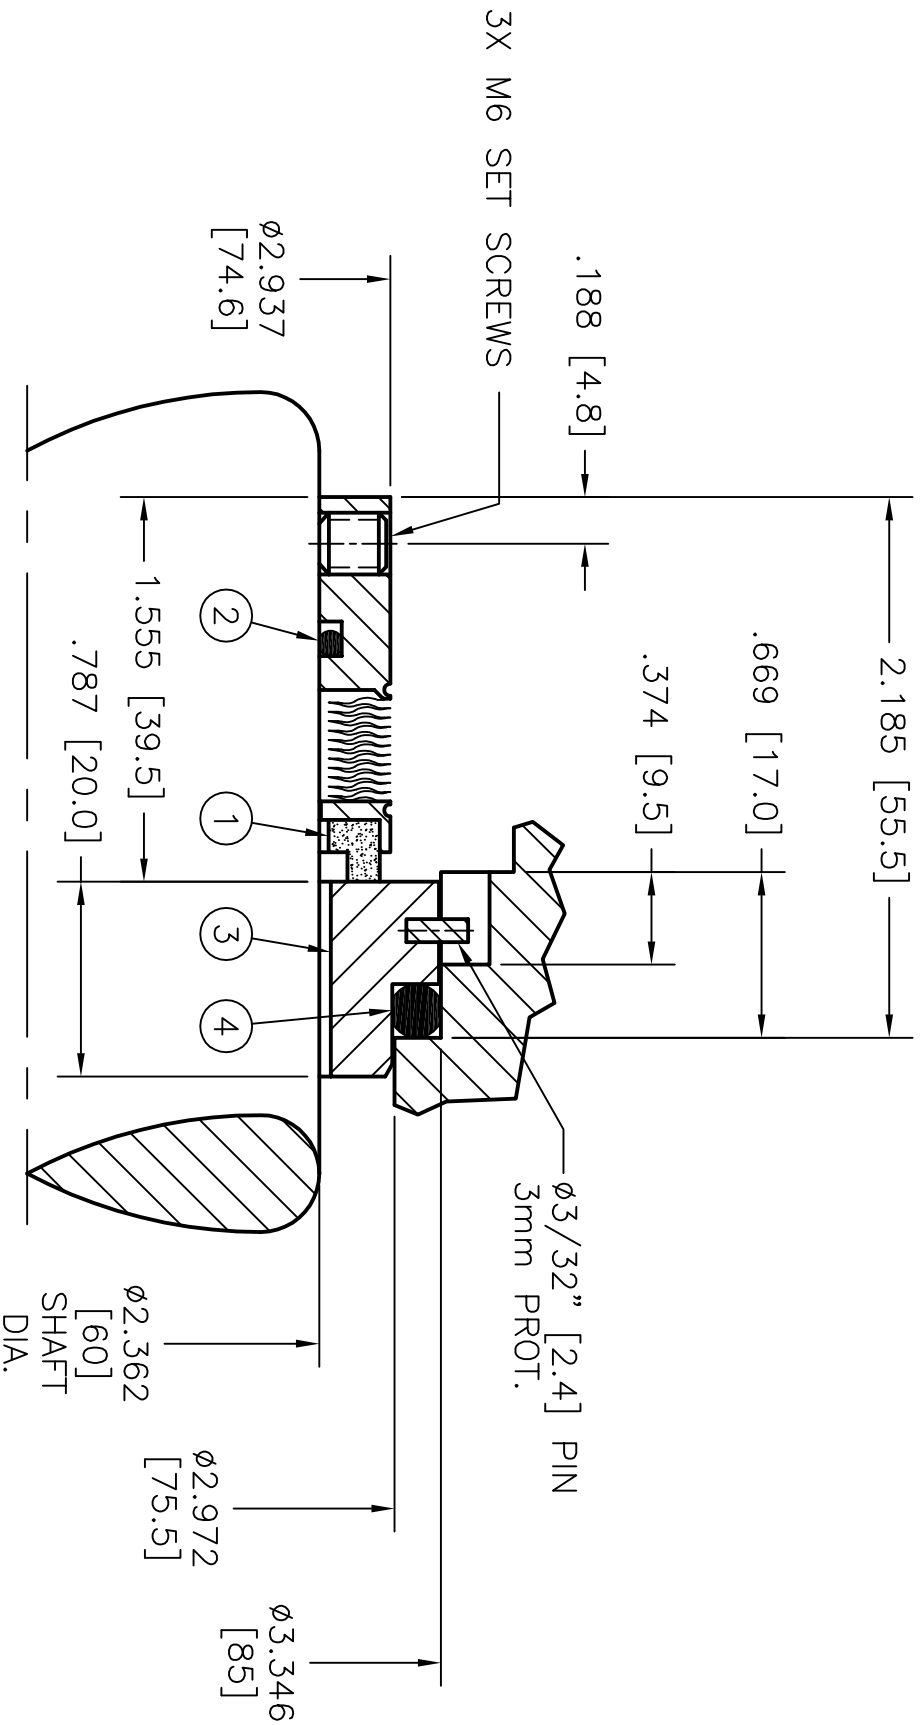

ITEM	PART NAME	PART NUMBER	QTY	MATERIAL
1	ROTATING BELLOWS ASSEMBLY	FS11295M69-60	1	AI CARBON/HAST C/316/AFLAS
2	BELLOWS ASSEMBLY PKG. (PART OF ITEM# 1)	FS568-AF-142	1	AFLAS
3	STATIONARY MATING RING	FS19288-R03-60	1	17-4 S.S.
4	MATING RING PKG.	FSS.5M-AF-75.0	1	AFLAS

CUSTOMER: JOB# S110138  
 LOCATION:  
 PRODUCT:  
 TEMP.:  
 PRESSURE: SPEED:  
 SEAL CODE: 60MM42XXXXA4HX4

METRIC ROTATING BELLOWS  
 ASSEMBLY WITH 'L' SHAPED  
 STATIONARY SEAT FOR MYCOM  
 200 COMPRESSOR

SCALE: NONE DRAWN BY: BP DATE: 6/29/09

**FLEX-A-SEAL, INC.**  
 P.O. BOX 184 / 1 JACKSON ST.  
 ESSEX JUNCTION, VT 05453  
 (802) 878-8307

DRAWING NO.: **FSS55376**

SIZE: 60mm  
 REV.